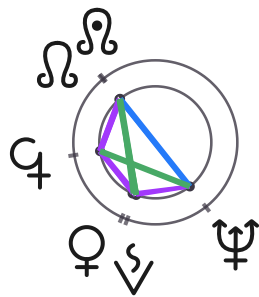

## CHART PATTERNS

---

*Chart patterns are a collection of aspects that are grouped together to reveal a larger geometric pattern within the chart.*

### T-Square

Saturn in 15° Aries  
 True Node in 9° Cancer  
 Moon in 11° Libra

### Yod

Ascendant in 0° Virgo  
 Jupiter in 0° Aries  
 Mars in 2° Aquarius

### Cradle

Mercury in 6° Sagittarius  
 MC in 0° Gemini  
 Jupiter in 0° Aries  
 Mars in 2° Aquarius  
 IC in 0° Sagittarius