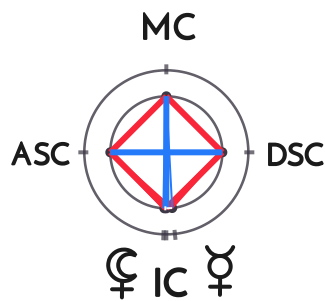

- ✕ Venus Sextile Ascendant orb: 6 °
- Saturn Square True Node orb: 6 °
- Mercury Square Descendant orb: 6 °
- Mercury Square Ascendant orb: 6 °
- ♁ Mercury Opposition MC orb: 6 °
- ♁ Mercury Conjunction IC orb: 6 °
- △ Venus Trine Descendant orb: 6 °
- △ Mercury Trine Jupiter orb: 6 °
- △ True Node Trine Chiron orb: 7 °
- △ Pluto Trine True Node orb: 7 °
- △ Neptune Trine Ascendant orb: 8 °

[Minor Aspects >>](#)

CHART PATTERNS

Chart patterns are a collection of aspects that are grouped together to reveal a larger geometric pattern within the chart.

Grand Cross

MC in 0° Gemini
Descendant in 0° Pisces
Lilith in 28° Scorpio
Ascendant in 0° Virgo
IC in 0° Sagittarius
Mercury in 6° Sagittarius