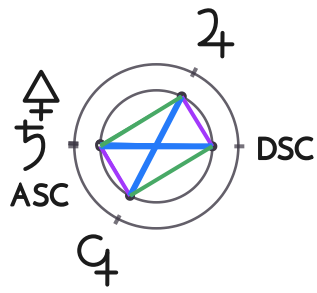

Rectangle

Jupiter in 3° Libra
Descendant in 0° Leo
Pallas in 28° Capricorn
Ceres in 2° Aries
Ascendant in 0° Aquarius
Saturn in 28° Capricorn