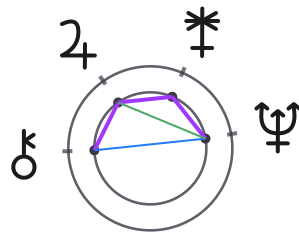

Multiple Planet Square

Moon in 6° Taurus
 Juno in 7° Aquarius
 Mars in 1° Leo
 Sun in 29° Cancer

Rectangle

Jupiter in 5° Aries
 Chiron in 2° Gemini
 Neptune in 10°
 Sagittarius
 Pluto in 12° Libra

Cradle

Jupiter in 5° Aries
 Pluto in 12° Libra
 Neptune in 10°
 Sagittarius
 Juno in 7° Aquarius

Cradle

Neptune in 10°
 Sagittarius
 Chiron in 2° Gemini
 Jupiter in 5° Aries
 Juno in 7° Aquarius

SPECIAL FEATURES OF THIS CHART

The section describes some additional features of this chart. Note the inner planets refer to Sun to Jupiter, as well as the Ascendant and MC, and represent the core parts of the personality.