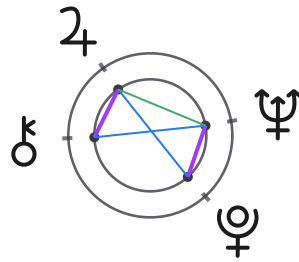

- ♆ Neptune Opposition Chiron orb: 8°
- ♃ True Node Conjunction MC orb: 8°
- △ Venus Trine Saturn orb: 8°
- △ Venus Trine Jupiter orb: 8°

[Minor Aspects >>](#)

CHART PATTERNS

Chart patterns are a collection of aspects that are grouped together to reveal a larger geometric pattern within the chart.

Kite

Sun in 29° Cancer
 Descendant in 0°
 Sagittarius
 Jupiter in 5° Aries
 Uranus in 28° Scorpio
 Venus in 27° Cancer
 Mars in 1° Leo
 Ascendant in 0° Gemini
 Chiron in 2° Gemini

Grand Cross

MC in 0° Pisces
 Ceres in 27° Scorpio
 IC in 0° Virgo
 Ascendant in 0° Gemini
 Descendant in 0°
 Sagittarius
 Chiron in 2° Gemini
 Uranus in 28° Scorpio

Multiple Planet Square

Moon in 6° Taurus
 Juno in 7° Aquarius
 Mars in 1° Leo
 Sun in 29° Cancer

Rectangle

Jupiter in 5° Aries
 Chiron in 2° Gemini
 Neptune in 10°
 Sagittarius
 Pluto in 12° Libra

Cradle

Jupiter in 5° Aries
 Pluto in 12° Libra
 Neptune in 10°
 Sagittarius
 Juno in 7° Aquarius

Cradle

Neptune in 10°
 Sagittarius
 Chiron in 2° Gemini
 Jupiter in 5° Aries
 Juno in 7° Aquarius

SPECIAL FEATURES OF THIS CHART

The section describes some additional features of this chart. Note the inner planets refer to Sun to Jupiter, as well as the Ascendant and MC, and represent the core parts of the personality.