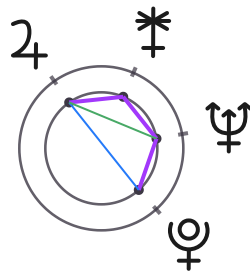

- ♆ Neptune Opposition Chiron orb: 8°
- ♃ True Node Conjunction MC orb: 8°
- △ Venus Trine Saturn orb: 8°
- △ Venus Trine Jupiter orb: 8°

[Minor Aspects >>](#)

CHART PATTERNS

Chart patterns are a collection of aspects that are grouped together to reveal a larger geometric pattern within the chart.

Kite

Sun in 29° Cancer
 Descendant in 0°
 Sagittarius
 Jupiter in 5° Aries
 Uranus in 28° Scorpio
 Venus in 27° Cancer
 Mars in 1° Leo
 Ascendant in 0° Gemini
 Chiron in 2° Gemini

Grand Cross

MC in 0° Pisces
 Ceres in 27° Scorpio
 IC in 0° Virgo
 Ascendant in 0° Gemini
 Descendant in 0°
 Sagittarius
 Chiron in 2° Gemini
 Uranus in 28° Scorpio

Multiple Planet Square

Moon in 6° Taurus
 Juno in 7° Aquarius
 Mars in 1° Leo
 Sun in 29° Cancer

Rectangle

Jupiter in 5° Aries
 Chiron in 2° Gemini
 Neptune in 10°
 Sagittarius
 Pluto in 12° Libra

Cradle

Jupiter in 5° Aries
 Pluto in 12° Libra
 Neptune in 10°
 Sagittarius
 Juno in 7° Aquarius

Cradle

Neptune in 10°
 Sagittarius
 Chiron in 2° Gemini
 Jupiter in 5° Aries
 Juno in 7° Aquarius

SPECIAL FEATURES OF THIS CHART

The section describes some additional features of this chart. Note the inner planets refer to Sun to Jupiter, as well as the Ascendant and MC, and represent the core parts of the personality.