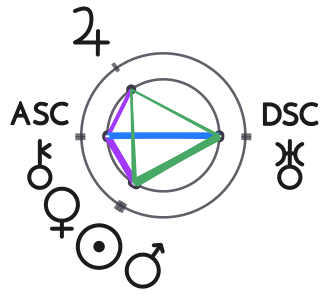

Kite

Sun in 29° Cancer
Descendant in 0°
Sagittarius
Jupiter in 5° Aries
Uranus in 28° Scorpio
Venus in 27° Cancer
Mars in 1° Leo
Ascendant in 0° Gemini
Chiron in 2° Gemini