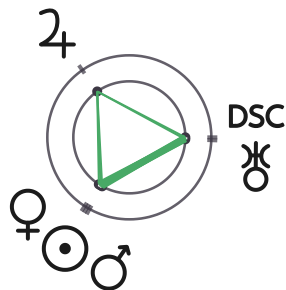

Grand Trine

- Sun in 29° Cancer
- Descendant in 0° Sagittarius
- Jupiter in 5° Aries
- Uranus in 28° Scorpio
- Venus in 27° Cancer
- Mars in 1° Leo