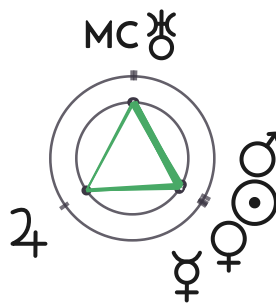

Minor Aspects >>

CHART PATTERNS

Chart patterns are a collection of aspects that are grouped together to reveal a larger geometric pattern within the chart.

Stellium

Venus in 28° Cancer
Mars in 2° Leo
Mercury in 27° Cancer
Sun in 29° Cancer