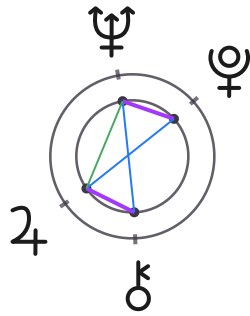

Rectangle

Jupiter in 5° Aries
Chiron in 2° Gemini
Neptune in 10°
Sagittarius
Pluto in 12° Libra