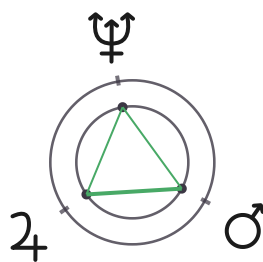

Grand Trine

Mars in 2° Leo
Neptune in 10°
Sagittarius
Jupiter in 5° Aries