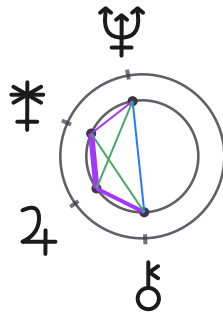

Rectangle

Jupiter in 5° Aries
 Chiron in 2° Gemini
 Neptune in 10°
 Sagittarius
 Pluto in 12° Libra

Yod

Moon in 15° Taurus
 Pluto in 12° Libra
 Neptune in 10°
 Sagittarius

Cradle

Mars in 2° Leo
 Juno in 6° Aquarius
 Jupiter in 5° Aries
 IC in 0° Gemini
 Chiron in 2° Gemini

Cradle

Jupiter in 5° Aries
 Pluto in 12° Libra
 Neptune in 10°
 Sagittarius
 Juno in 6° Aquarius

Cradle

Neptune in 10°
 Sagittarius
 Chiron in 2° Gemini
 Jupiter in 5° Aries
 Juno in 6° Aquarius

SPECIAL FEATURES OF THIS CHART