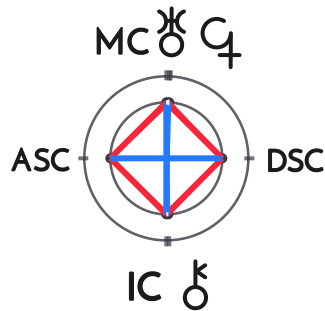

Grand Cross

IC in 0° Gemini
Descendant in 0° Virgo
Ceres in 27° Scorpio
Ascendant in 0° Pisces
MC in 0° Sagittarius
Uranus in 28° Scorpio
Chiron in 2° Gemini