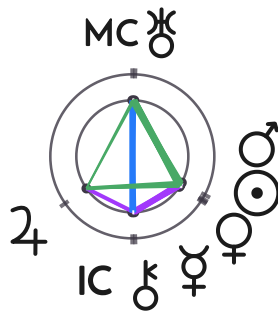

Minor Aspects >>

CHART PATTERNS

Chart patterns are a collection of aspects that are grouped together to reveal a larger geometric pattern within the chart.

Stellium

Venus in 28° Cancer
Mars in 2° Leo
Mercury in 27° Cancer
Sun in 29° Cancer

Grand Trine

Sun in 29° Cancer
MC in 0° Sagittarius
Jupiter in 5° Aries
Uranus in 28° Scorpio
Mercury in 27° Cancer
Venus in 28° Cancer
Mars in 2° Leo

Grand Trine

Mars in 2° Leo
Neptune in 10°
Sagittarius
Jupiter in 5° Aries

Castle

Mars in 2° Leo
 Neptune in 10°
 Sagittarius
 Jupiter in 5° Aries
 IC in 0° Gemini
 Juno in 6° Aquarius
 Chiron in 2° Gemini

Kite

Sun in 29° Cancer
 MC in 0° Sagittarius
 Jupiter in 5° Aries
 Uranus in 28° Scorpio
 Mercury in 27° Cancer
 Venus in 28° Cancer
 Mars in 2° Leo
 IC in 0° Gemini
 Chiron in 2° Gemini