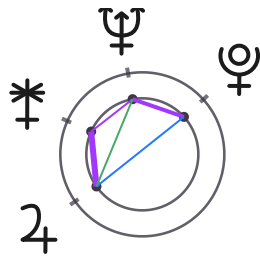

Rectangle

Jupiter in 5° Aries
 Chiron in 2° Gemini
 Neptune in 10°
 Sagittarius
 Pluto in 12° Libra

Yod

Moon in 15° Taurus
 Pluto in 12° Libra
 Neptune in 10°
 Sagittarius

Cradle

Mars in 2° Leo
 Juno in 6° Aquarius
 Jupiter in 5° Aries
 IC in 0° Gemini
 Chiron in 2° Gemini

Cradle

Jupiter in 5° Aries
 Pluto in 12° Libra
 Neptune in 10°
 Sagittarius
 Juno in 6° Aquarius

Cradle

Neptune in 10°
 Sagittarius
 Chiron in 2° Gemini
 Jupiter in 5° Aries
 Juno in 6° Aquarius

SPECIAL FEATURES OF THIS CHART

The section describes some additional features of this chart. Note the inner planets refer to Sun to Jupiter, as well as the Ascendant and MC, and represent the core parts of the personality.

The moon was a waning crescent moon