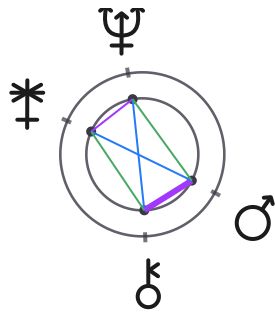

Rectangle

Mars in 2° Leo
Chiron in 2° Gemini
Neptune in 10°
Sagittarius
Juno in 6° Aquarius