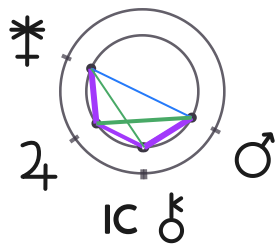

Castle

Mars in 2° Leo
 Neptune in 10°
 Sagittarius
 Jupiter in 5° Aries
 IC in 0° Gemini
 Juno in 6° Aquarius
 Chiron in 2° Gemini

Kite

Sun in 29° Cancer
 MC in 0° Sagittarius
 Jupiter in 5° Aries
 Uranus in 28° Scorpio
 Mercury in 27° Cancer
 Venus in 28° Cancer
 Mars in 2° Leo
 IC in 0° Gemini
 Chiron in 2° Gemini

Grand Cross

IC in 0° Gemini
 Descendant in 0° Virgo
 Ceres in 27° Scorpio
 Ascendant in 0° Pisces
 MC in 0° Sagittarius
 Uranus in 28° Scorpio
 Chiron in 2° Gemini

Rectangle

Mars in 2° Leo
 Chiron in 2° Gemini
 Neptune in 10°
 Sagittarius
 Juno in 6° Aquarius

Rectangle

Jupiter in 5° Aries
 Chiron in 2° Gemini
 Neptune in 10°
 Sagittarius
 Pluto in 12° Libra

Yod

Moon in 15° Taurus
 Pluto in 12° Libra
 Neptune in 10°
 Sagittarius

Cradle

Mars in 2° Leo
 Juno in 6° Aquarius
 Jupiter in 5° Aries
 IC in 0° Gemini
 Chiron in 2° Gemini