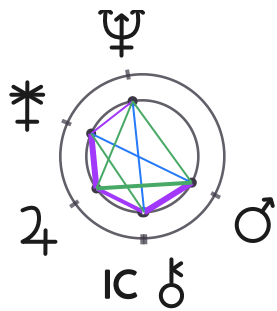

ASPECTS

The aspects describe the geometric angles between the planets. Each shape they produce has a different meaning.

✳ Mars Sextile Chiron orb: 0°

- Descendant Square IC *orb: 0°*
- MC Square Descendant *orb: 0°*
- Ascendant Square IC *orb: 0°*
- Ascendant Square MC *orb: 0°*
- Jupiter Square Lilith *orb: 0°*
- ♋ MC Opposition IC *orb: 0°*
- ♋ Ascendant Opposition Descendant *orb: 0°*
- △ Venus Trine Uranus *orb: 0°*
- △ Mercury Trine Ceres *orb: 0°*
- ✕ Jupiter Sextile Juno *orb: 1°*
- ✕ Sun Sextile IC *orb: 1°*
- Neptune Square North Node *orb: 1°*
- ♊ North Node Conjunction True Node *orb: 1°*
- ♊ Uranus Conjunction Ceres *orb: 1°*
- ♊ Mercury Conjunction Venus *orb: 1°*
- ♊ Sun Conjunction Venus *orb: 1°*
- △ Venus Trine Ceres *orb: 1°*
- △ Mercury Trine Uranus *orb: 1°*
- △ Sun Trine MC *orb: 1°*
- △ Sun Trine Uranus *orb: 1°*
- ✕ Neptune Sextile Pluto *orb: 2°*
- ✕ Mars Sextile IC *orb: 2°*
- ✕ Venus Sextile IC *orb: 2°*
- Chiron Square Descendant *orb: 2°*
- Chiron Square Ascendant *orb: 2°*

Minor Aspects >>

CHART PATTERNS

Chart patterns are a collection of aspects that are grouped together to reveal a larger geometric pattern within the chart.

Stellium

Venus in 28° Cancer
Mars in 2° Leo
Mercury in 27° Cancer
Sun in 29° Cancer

Grand Trine

Sun in 29° Cancer
MC in 0° Sagittarius
Jupiter in 5° Aries
Uranus in 28° Scorpio
Mercury in 27° Cancer
Venus in 28° Cancer
Mars in 2° Leo

Grand Trine

Mars in 2° Leo
Neptune in 10°
Sagittarius
Jupiter in 5° Aries